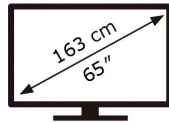

ENERGY

SAMSUNG

UE65AU7172U

135 kWh/1000h

ABCDEF **G**

181 kWh/1000h

3840 px

2160 px